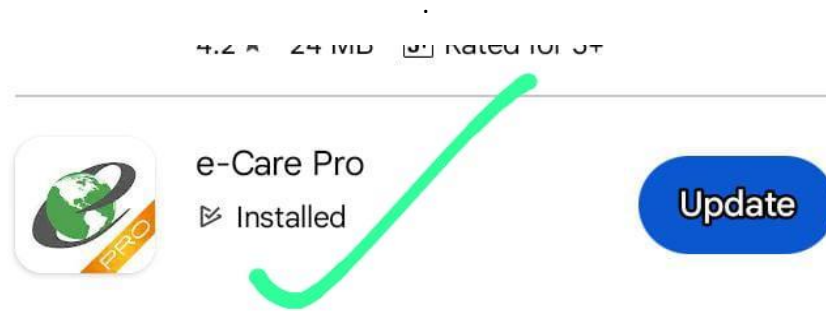

Step 1: Please download the below app from your play store

Step 2: Enter the School code displayed below

Please Enter School/College Code

G	M	S	C	B	S
---	---	---	---	---	---

Find Your School/College Code

Continue